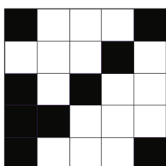

GAME 16

GAME 17

GAME 18

GAME 19

GAME 20

GAME 21

PART 1

GAME 19

PART 2

GAME 20

PART 3

GAME 21

EARLY BIRD

PROGRESSIVE PAYS IN 4 NUMBERS

GAME 1 RED Regular or 4 Corners \$50

GAME 2 LIME 4 Corners \$50