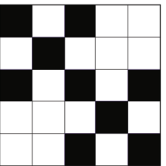

GAME 16

GAME 17

GAME 18

GAME 19

GAME 20

GAME 21

PART 1

GAME 19

PART 2

GAME 20

PART 3

GAME 21

EARLY BIRD

PROGRESSIVE PAYS IN 4 NUMBERS

GAME 1 RED Regular or 4 Corners \$50

GAME 2 LIME 4 Corners \$50