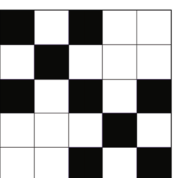

GAME 16

GAME 17

GAME 18

GAME 19

PART 2

GAME 20

PART 3

GAME 21

EARLY BIRD

PROGRESSIVE PAYS IN 4 NUMBERS

GAME 1 Regular or 4 Corners \$50

GAME 2 Easyway or 4 Corners \$50

GAME 3 Inside Diamond \$50

GAME 4 4 Corners \$50

GAME 5 Easyway \$50

REGULAR SESSION