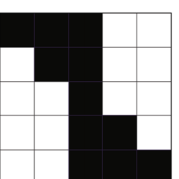

GAME 8

GAME 9

GAME 10

GAME 11

GAME 12

GAME 13

GAME 14

GAME 15

GAME 16

GAME 17

GAME 18

GAME 19

PART 2

GAME 20

PART 3

GAME 21

EARLY BIRD

PROGRESSIVE PAYS IN 4 NUMBERS

GAME 1 Regular or 4 Corners \$50

GAME 2 Easyway or 4 Corners \$50

GAME 3 Inside Diamond \$50

GAME 4 4 Corners \$50

GAME 5 Easyway \$50

REGULAR SESSION