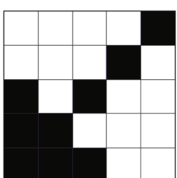

GAME 8

GAME 9

GAME 10

GAME 11

GAME 12

GAME 13

GAME 14

GAME 15

GAME 16

GAME 17

GAME 18

GAME 19

PART 2

GAME 20

PART 3

GAME 21

EARLY BIRD

PROGRESSIVE PAYS IN 4 NUMBERS

GAME 1 Regular or 4 Corners \$50

GAME 2 Easyway or 4 Corners \$50

GAME 3 Inside Diamond \$50

GAME 4 4 Corners \$50

GAME 5 Easyway \$50

REGULAR SESSION