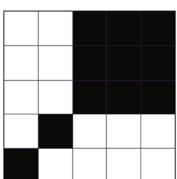

GAME 8

GAME 9

GAME 10

GAME 11

GAME 12

GAME 13

GAME 14

GAME 15

GAME 16

GAME 17

GAME 18

GAME 19

PART 2

GAME 20

PART 3

GAME 21

EARLY BIRD

PROGRESSIVE PAYS IN 4 NUMBERS

GAME 1 Regular or 4 Corners \$50

GAME 2 Easyway or 4 Corners \$50

GAME 3 Inside Diamond \$50

GAME 4 4 Corners \$50

GAME 5 Easyway \$50

REGULAR SESSION