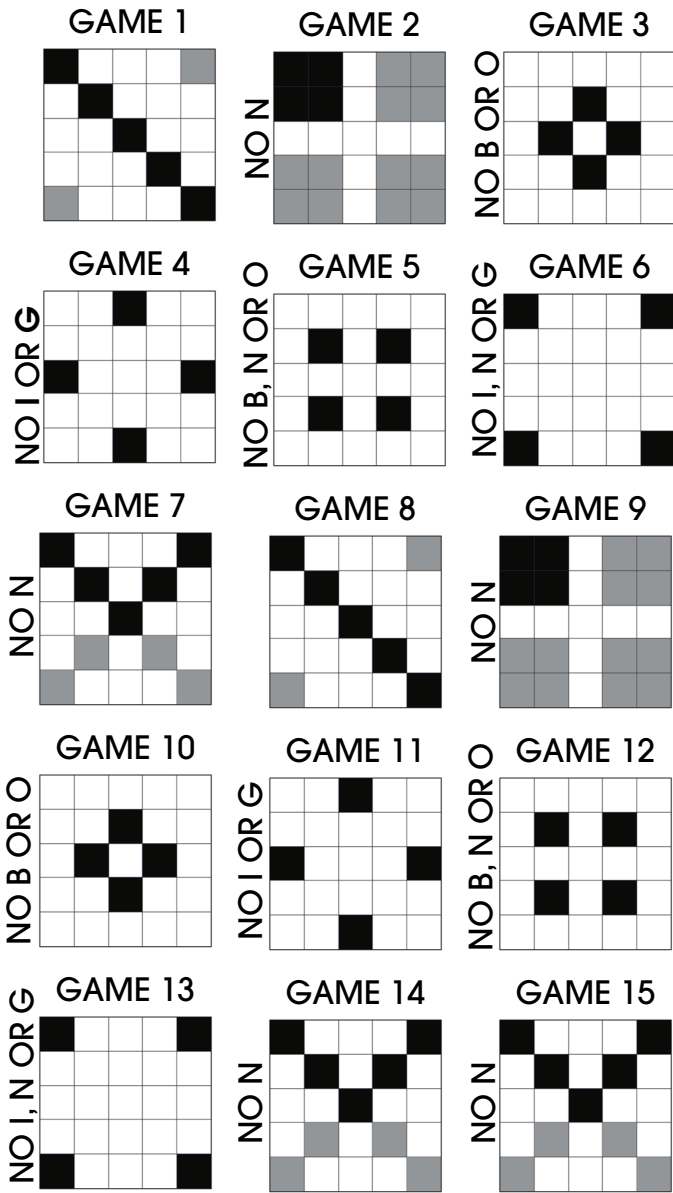

MIDDAY SESSION 1

\$50 PAY OUT ON ALL GAMES

BUY-IN ON ELECTRONIC \$20 PER HALF SESSION
BUY- IN ON PAPER \$20 PER HALF SESSION

- GAME 1 BLUE Any Easy Way | Four Corners \$50
- GAME 2 ORANGE Any Postage Stamp \$50
- GAME 3 GREEN Small Diamond \$50
- GAME 4 YELLOW Large Diamond \$50
- GAME 5 PINK Inside Corners \$50
- GAME 6 GREY Outside Corners \$50
- GAME 7 OLIVE Crazy Chevron \$50
- GAME 8 BROWN Any Easy Way | Four Corners \$50
- GAME 9 RED Any Postage Stamp \$50
- GAME 10 PURPLE Small Diamond \$50
- GAME 11 BLACK Large Diamond \$50
- GAME 12 TEAL Inside Corners \$50
- GAME 13 PEACH Outside Corners \$50
- GAME 14 LIGHT BLUE Crazy Chevron \$50
- GAME 15 WHITE Crazy Chevron \$50