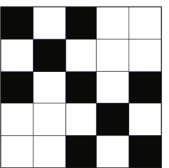

GAME 16

GAME 17

GAME 18

GAME 19

GAME 20

GAME 21

PART 2

PART 3

GAME 21

EARLY BIRD

PROGRESSIVE PAYS IN 4 NUMBERS

GAME 1 RED Regular or 4 Corners \$50

GAME 2 LIME 4 Corners \$50

GAME 3 PURPLE Inside Diamond \$50

GAME 4 TEAL Easyway or 4 Corners \$50

GAME 5 BLACK Easyway \$50