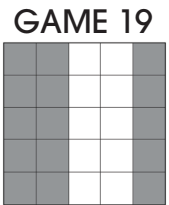

GAME 8

GAME 9

GAME 10

GAME 11

GAME 12

GAME 13

GAME 14

GAME 15

GAME 16

GAME 17

GAME 18

GAME 19

GAME 20

GAME 21

PART 2

PART 3

GAME 21

EARLY BIRD

PROGRESSIVE PAYS IN 4 NUMBERS

GAME 1 RED Regular or 4 Corners \$50

GAME 2 LIME 4 Corners \$50

GAME 3 PURPLE Inside Diamond \$50

GAME 4 TEAL Easyway or 4 Corners \$50

GAME 5 BLACK Easyway \$50

GAME 6 PEACH 4 Corners \$50

GAME 7 LIGHT BLUE Inside Diamond \$50

GAME 8 WHITE Regular or 4 Corners \$50

REGULAR SESSION

GAME 9 BLUE MPBingo® 3 Corner Stamps | With Wild
L1 \$500 | L2 \$1,199

★ GAME 10 RED Odd/Even Coverall | First Number Out
PROGRESSIVE | 48# OR LESS | CONSOLATION \$400