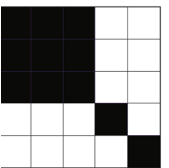

GAME 8

GAME 9

GAME 10

GAME 11

GAME 12

GAME 13

GAME 14

GAME 15

GAME 16

GAME 17

GAME 18

GAME 19

GAME 20

GAME 21

PART 2

PART 3

GAME 21

EARLY BIRD

PROGRESSIVE PAYS IN 4 NUMBERS

GAME 1 RED Regular or 4 Corners \$50

GAME 2 LIME 4 Corners \$50

GAME 3 PURPLE Inside Diamond \$50

GAME 4 TEAL Easyway or 4 Corners \$50

GAME 5 BLACK Easyway \$50