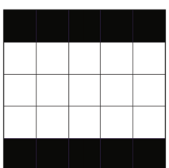

GAME 8

GAME 9

GAME 10

GAME 11

GAME 12

GAME 13

GAME 14

GAME 15

GAME 16

GAME 17

GAME 18

GAME 19

GAME 20

GAME 21

PART 2

PART 3

GAME 21

EARLY BIRD

PROGRESSIVE PAYS IN 4 NUMBERS

GAME 1 RED Regular or 4 Corners \$50

GAME 2 LIME 4 Corners \$50

GAME 3 PURPLE Inside Diamond \$50

GAME 4 TEAL Easyway or 4 Corners \$50

GAME 5 BLACK Easyway \$50