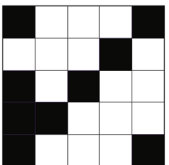

GAME 16

GAME 17

GAME 18

GAME 19

GAME 20

GAME 21

PART 2

PART 3

GAME 21

EARLY BIRD

PROGRESSIVE PAYS IN 4 NUMBERS

GAME 1 RED Regular or 4 Corners \$50

GAME 2 LIME 4 Corners \$50

GAME 3 PURPLE Inside Diamond \$50

GAME 4 TEAL Easyway or 4 Corners \$50

GAME 5 BLACK Easyway \$50