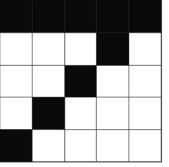

GAME 8

GAME 9

GAME 10

GAME 11

GAME 12

GAME 13

GAME 14

GAME 15

GAME 16

GAME 17

GAME 18

GAME 19

GAME 20

GAME 21

PART 2

PART 3

GAME 21

EARLY BIRD

PROGRESSIVE PAYS IN 4 NUMBERS

GAME 1 RED Regular or 4 Corners \$50

GAME 2 LIME 4 Corners \$50

GAME 3 PURPLE Inside Diamond \$50

GAME 4 TEAL Easyway or 4 Corners \$50

GAME 5 BLACK Easyway \$50