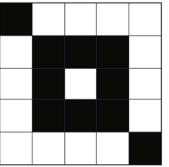

GAME 8

GAME 9

GAME 10

GAME 11

GAME 12

GAME 13

GAME 14

GAME 15

GAME 16

GAME 17

GAME 18

GAME 19

GAME 20

GAME 21

PART 2

PART 3

GAME 21

EARLY BIRD

PROGRESSIVE PAYS IN 4 NUMBERS

GAME 1 RED Regular or 4 Corners \$50

GAME 2 LIME 4 Corners \$50

GAME 3 PURPLE Inside Diamond \$50

GAME 4 TEAL Easyway or 4 Corners \$50

GAME 5 BLACK Easyway \$50