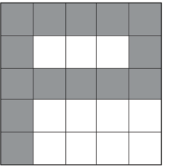

SUNDAY EXTRAVAGANZA

GAME 1

GAME 2

GAME 3

GAME 4

GAME 5

GAME 6

GAME 7

GAME 8

GAME 9

GAME 10

GAME 11

GAME 12

GAME 13

GAME 14

GAME 15

GAME 16

GAME 17

GAME 18

GAME 19

GAME 20

GAME 21

PART 2

PART 3

GAME 21

EARLY BIRD

PROGRESSIVE PAYS IN 4 NUMBERS

GAME 1 RED Regular or 4 Corners \$50

GAME 2 LIME 4 Corners \$50

GAME 3 PURPLE Inside Diamond \$50

GAME 4 TEAL Easyway or 4 Corners \$50

GAME 5 BLACK Easyway \$50