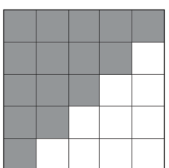

SUNDAY EXTRAVAGANZA

GAME 1

GAME 2

GAME 3

GAME 4

GAME 5

GAME 6

GAME 7

GAME 8

GAME 9

GAME 10

GAME 11

GAME 12

GAME 13

GAME 14

GAME 15

GAME 16

GAME 17

GAME 18

GAME 19

GAME 20

GAME 21

PART 2

PART 3

GAME 21

EARLY BIRD

PROGRESSIVE PAYS IN 4 NUMBERS

GAME 1 RED Regular or 4 Corners \$50

GAME 2 LIME 4 Corners \$50

GAME 3 PURPLE Inside Diamond \$50

GAME 4 TEAL Easyway or 4 Corners \$50

GAME 5 BLACK Easyway \$50