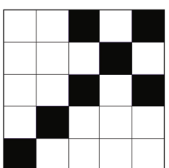

GAME 8

GAME 9

GAME 10

GAME 11

GAME 12

GAME 13

GAME 14

GAME 15

GAME 16

GAME 17

GAME 18

GAME 19

GAME 20

GAME 21

PART 2

PART 3

GAME 21

EARLY BIRD

PROGRESSIVE PAYS IN 4 NUMBERS

GAME 1 RED Regular or 4 Corners \$50

GAME 2 LIME 4 Corners \$50

GAME 3 PURPLE Inside Diamond \$50

GAME 4 TEAL Easyway or 4 Corners \$50

GAME 5 BLACK Easyway \$50