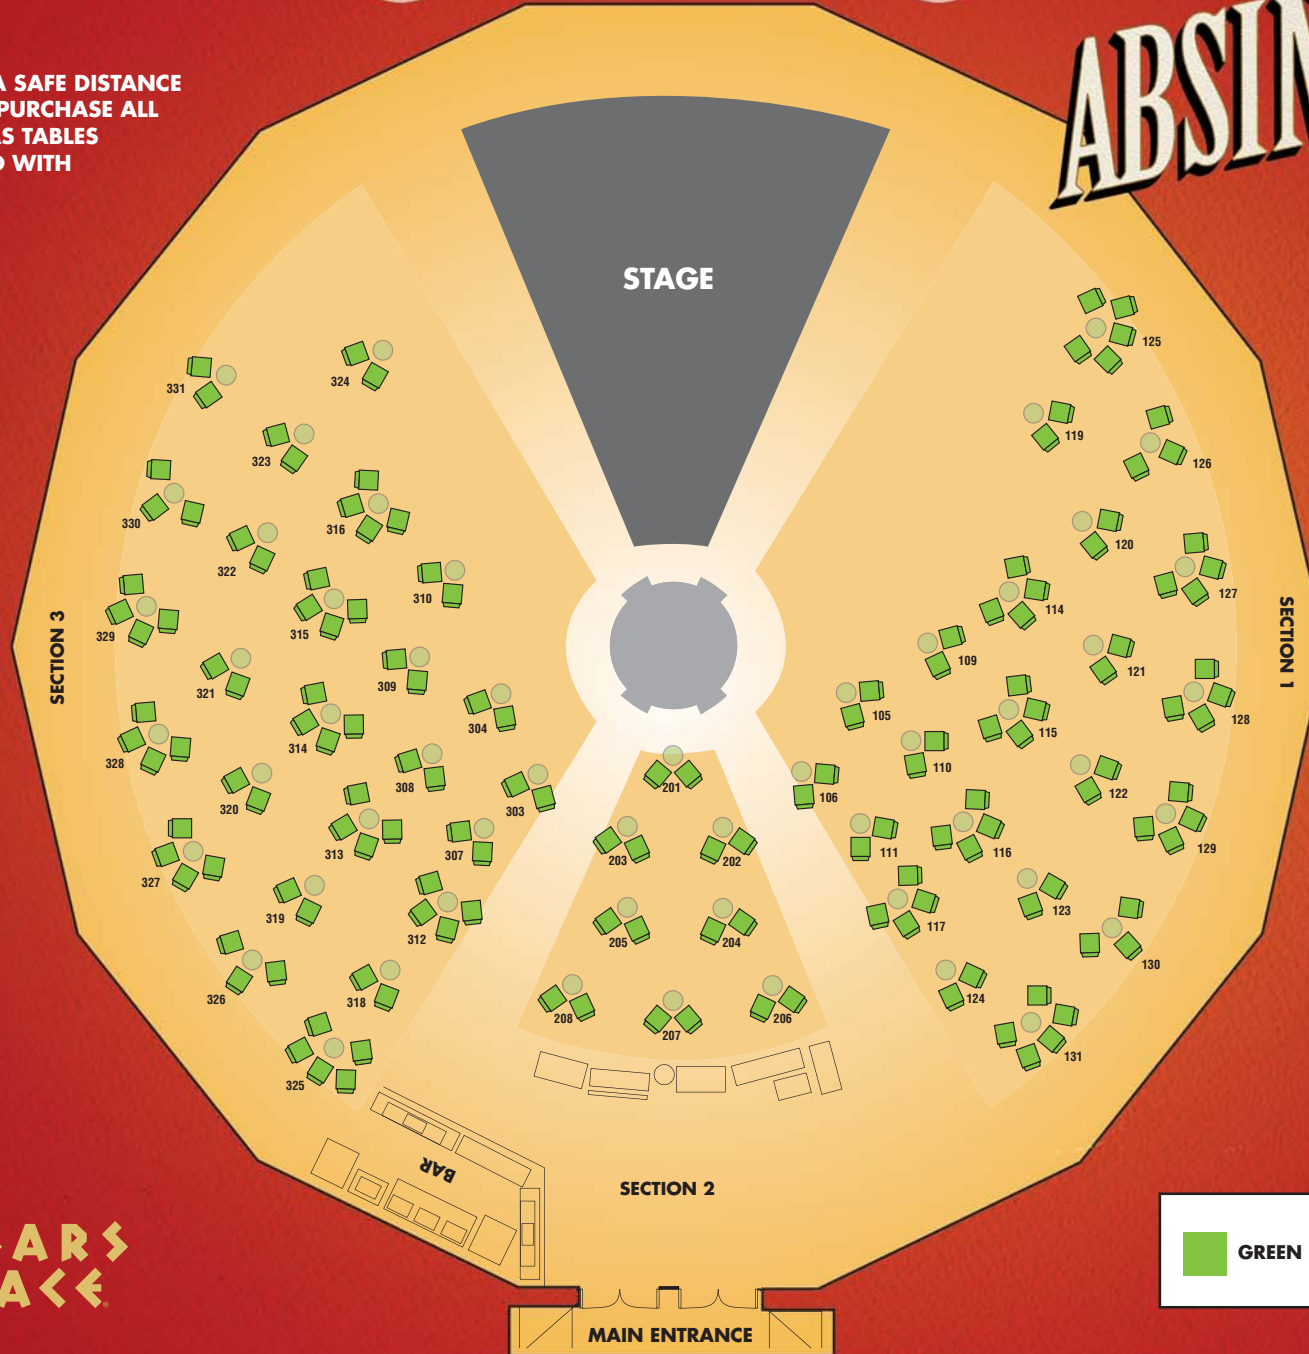

ABSINTHE

ALL TABLES ARE AT A SAFE DISTANCE APART. YOU MUST PURCHASE ALL SEATS AT A TABLE, AS TABLES CANNOT BE SHARED WITH OTHER PARTIES.

CAESARS PALACE

GREEN FAIRY GALLERY

MAIN ENTRANCE