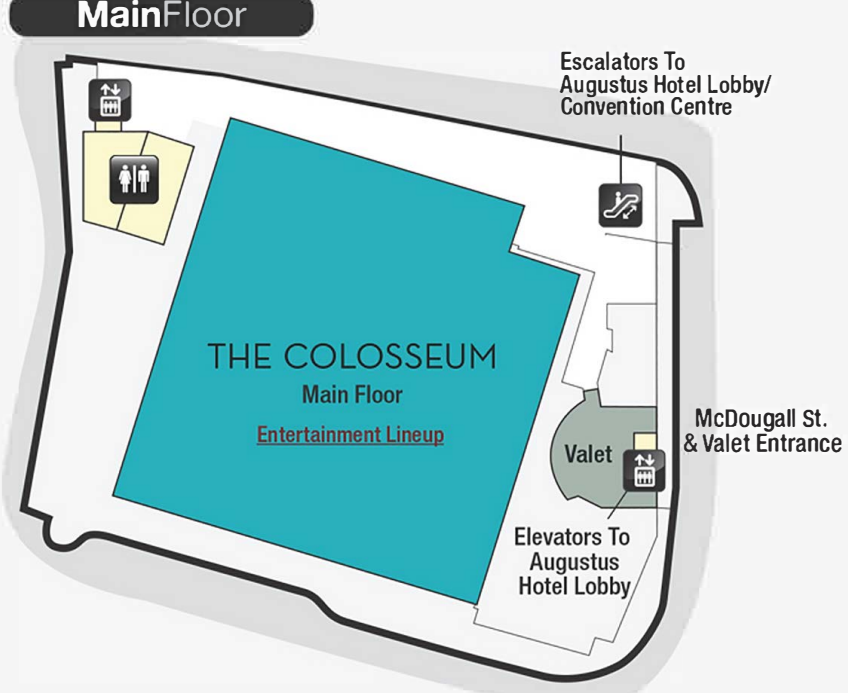

CAESARS WINDSOR

RESORT MAP

FORUM TOWER & CASINO

AUGUSTUS TOWER & THE COLOSSEUM

- | | |
|--|----------------|
| ATM | Hotel |
| Caesars Rewards | Outdoor Patio |
| Cashier/Cage | Restaurant/Bar |
| Currency Exchange, Bill Breaking, Ticket Redemption Machines & ATM | Restrooms |
| Slots | Elevators |
| Table Games | Escalators |