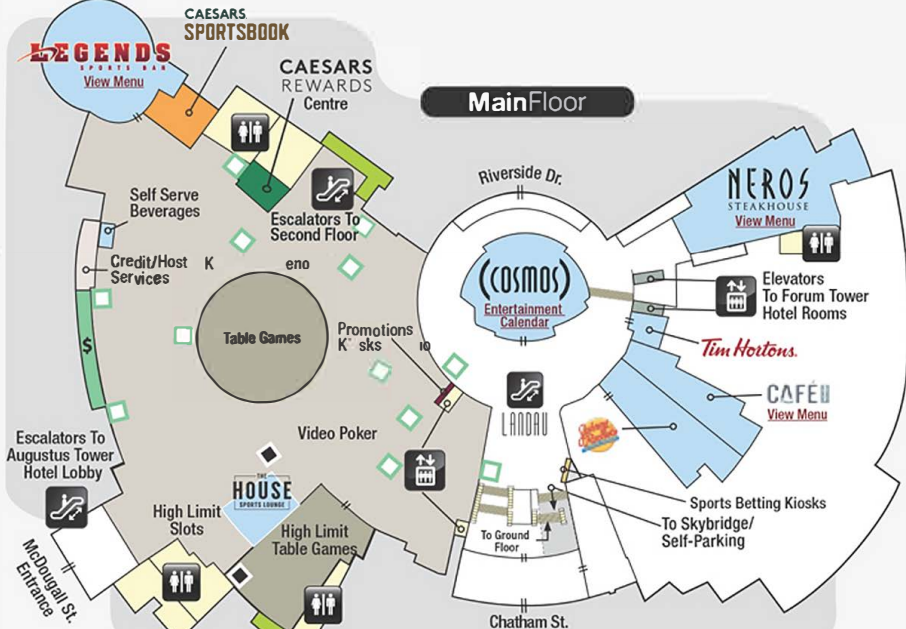

CAESARS WINDSOR

RESORT MAP

FORUM TOWER & CASINO

AUGUSTUS TOWER & THE COLOSSEUM

- | | |
|--|----------------|
| ATM | Hotel |
| Caesars Rewards | Outdoor Patio |
| Cashier/Cage | Restaurant/Bar |
| Currency Exchange, Bill Breaking, Ticket Redemption Machines & ATM | Restrooms |
| Slots | Elevators |
| Table Games | Escalators |