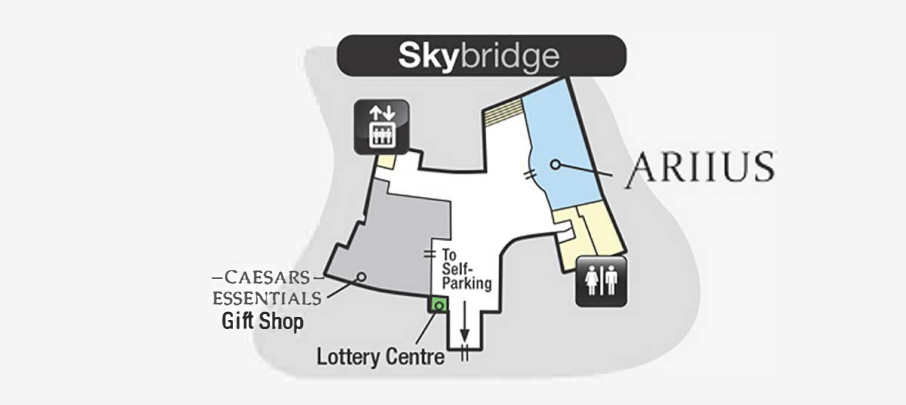

CAESARS WINDSOR

RESORT MAP

FORUM TOWER & CASINO

AUGUSTUS TOWER & THE COLOSSEUM

- | | |
|--|----------------|
| ATM | Hotel |
| Caesars Rewards | Outdoor Patio |
| Cashier/Cage | Restaurant/Bar |
| Currency Exchange, Bill Breaking, Ticket Redemption Machines & ATM | Restrooms |
| Slots | Elevators |
| Table Games | Escalators |