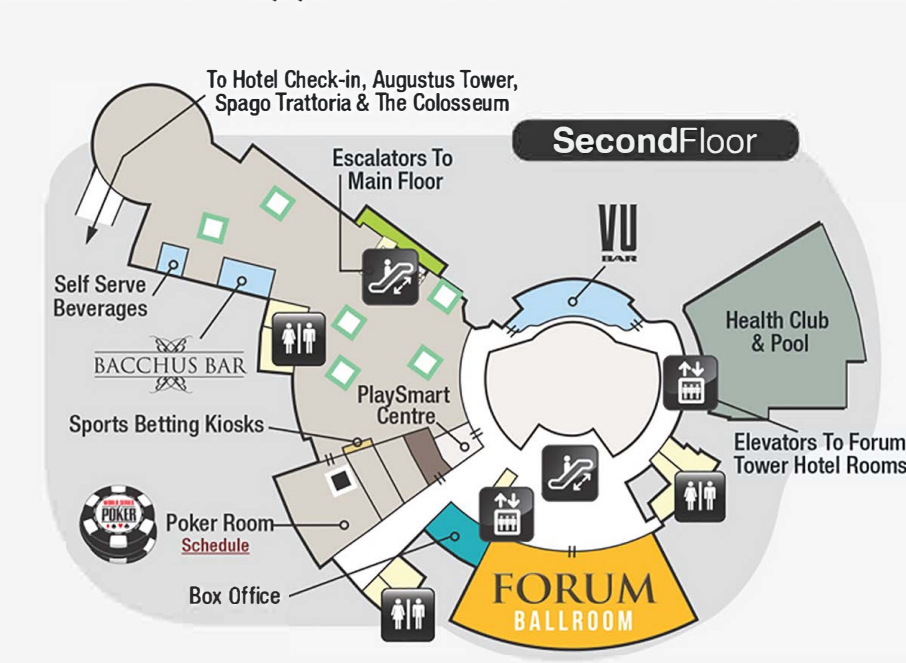

CAESARS WINDSOR

RESORT MAP

FORUM TOWER & CASINO

AUGUSTUS TOWER & THE COLOSSEUM

- | | |
|--|----------------|
| ATM | Hotel |
| Caesars Rewards | Outdoor Patio |
| Cashier/Cage | Restaurant/Bar |
| Currency Exchange, Bill Breaking, Ticket Redemption Machines & ATM | Restrooms |
| Slots | Elevators |
| Table Games | Escalators |