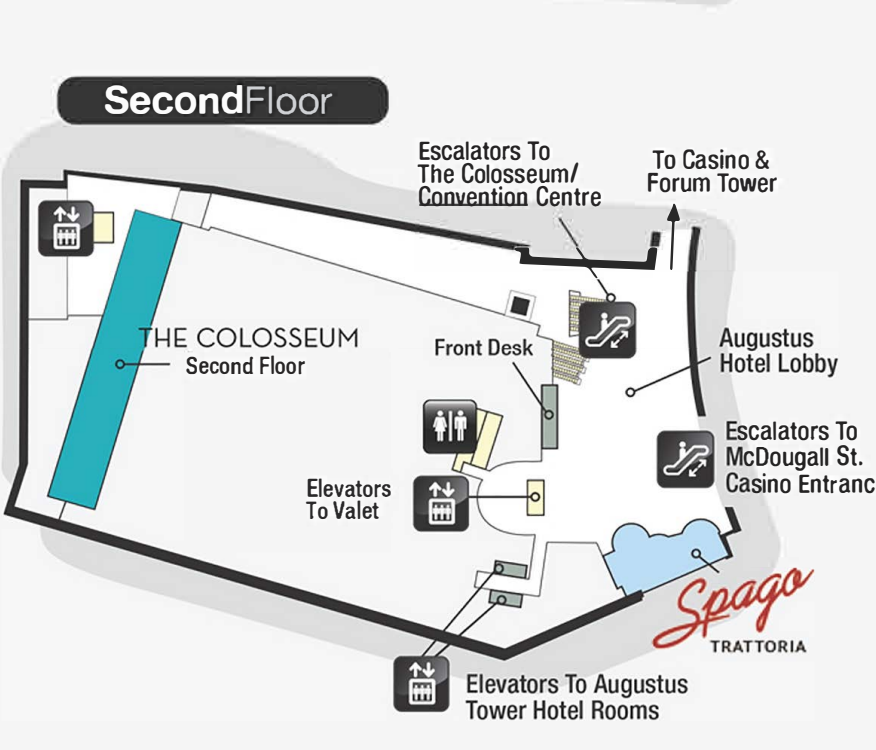

CAESARS WINDSOR

RESORT MAP

FORUM TOWER & CASINO

AUGUSTUS TOWER & THE COLOSSEUM

- | | |
|--|----------------|
| ATM | Hotel |
| Caesars Rewards | Outdoor Patio |
| Cashier/Cage | Restaurant/Bar |
| Currency Exchange, Bill Breaking, Ticket Redemption Machines & ATM | Restrooms |
| Slots | Elevators |
| Table Games | Escalators |