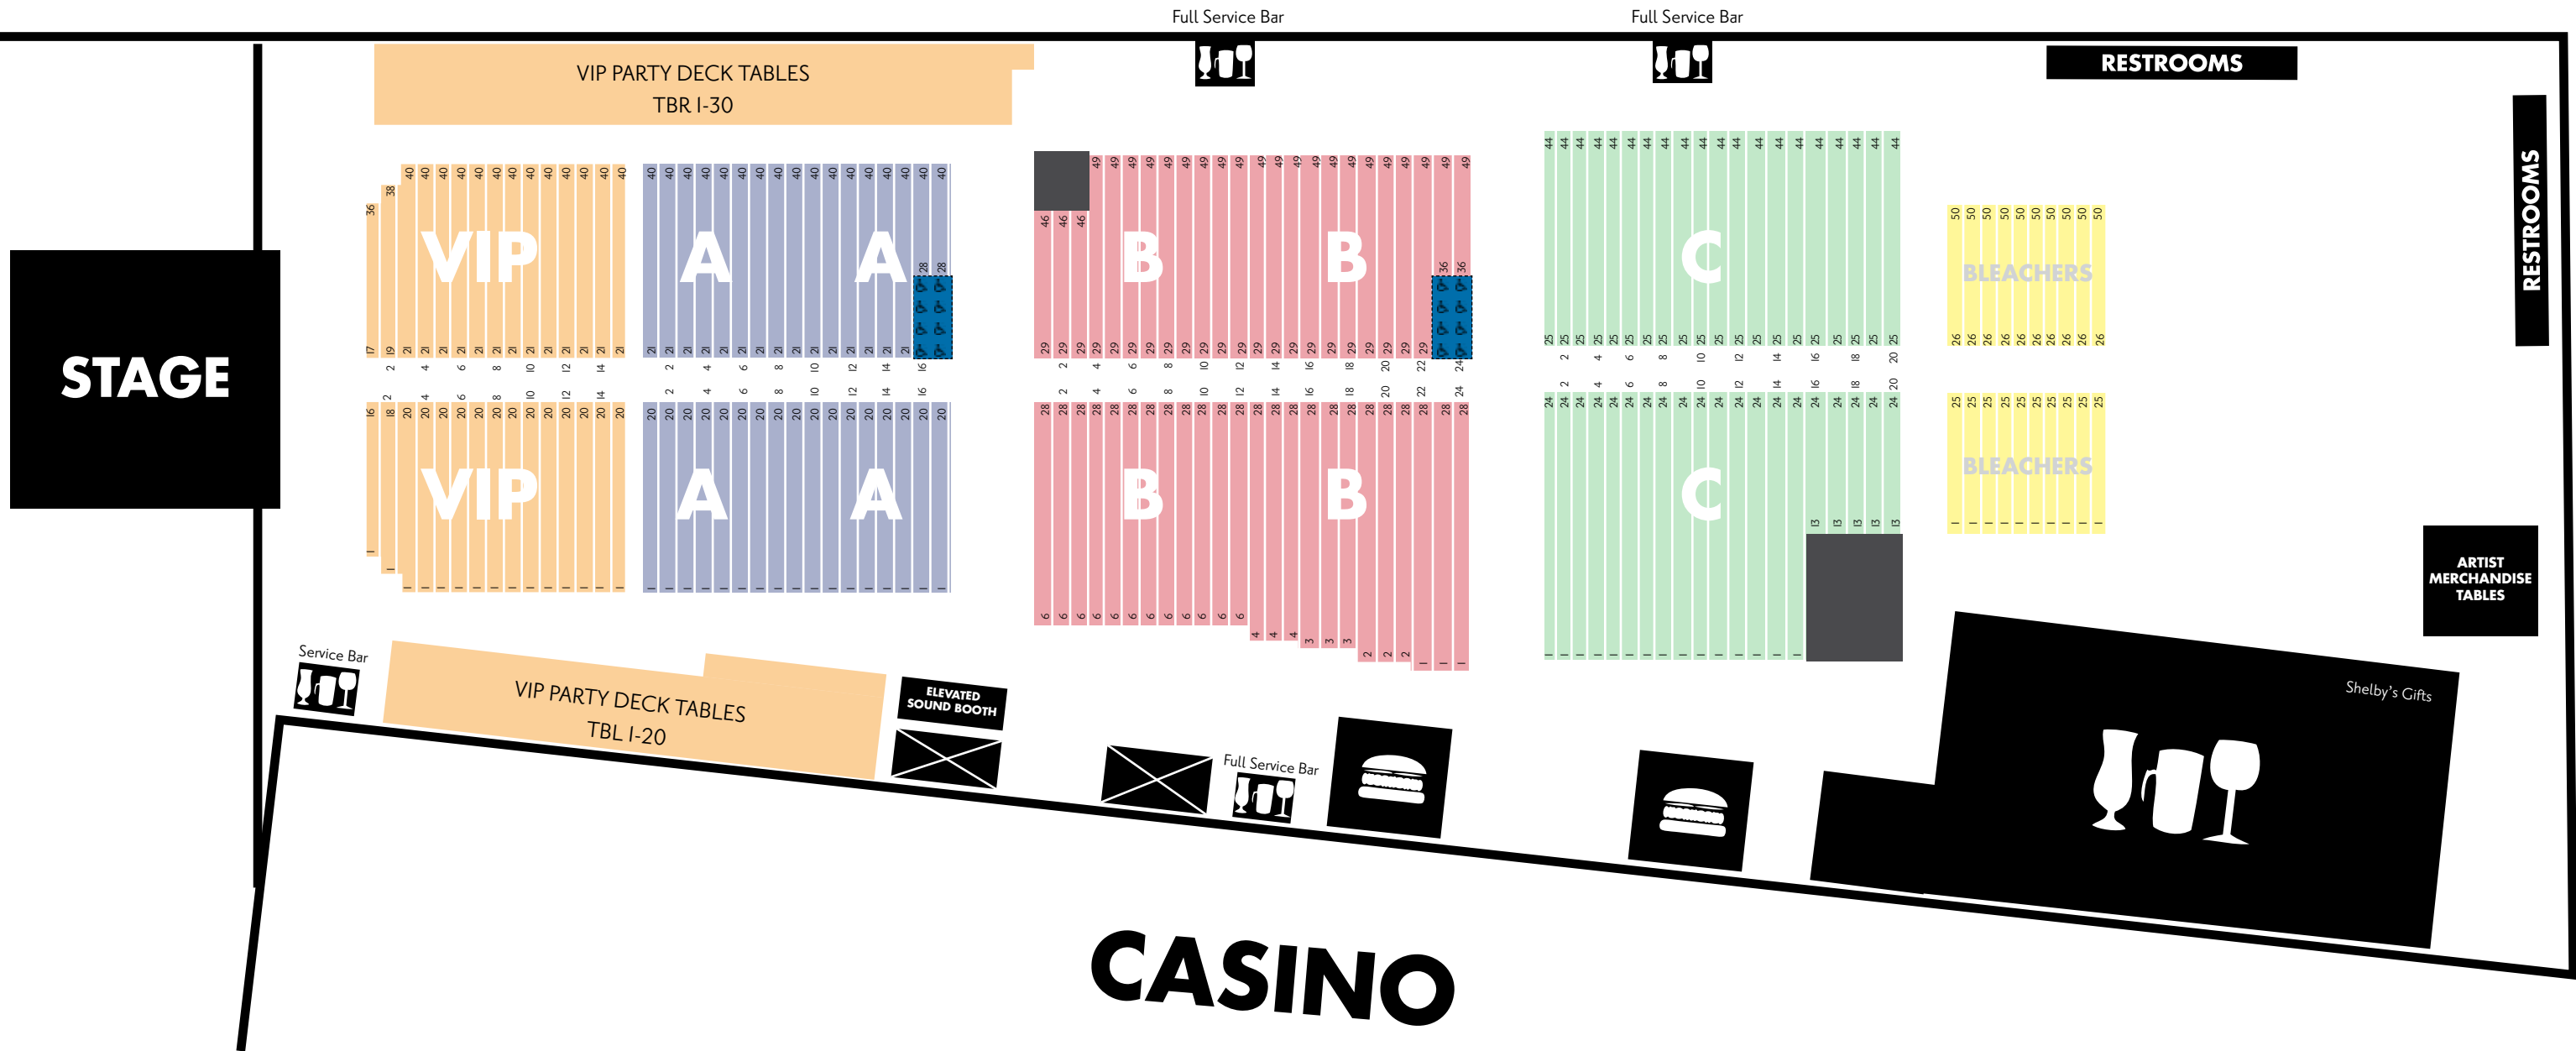

# OUTDOOR MUSIC CENTER

Reserved Seating Chart