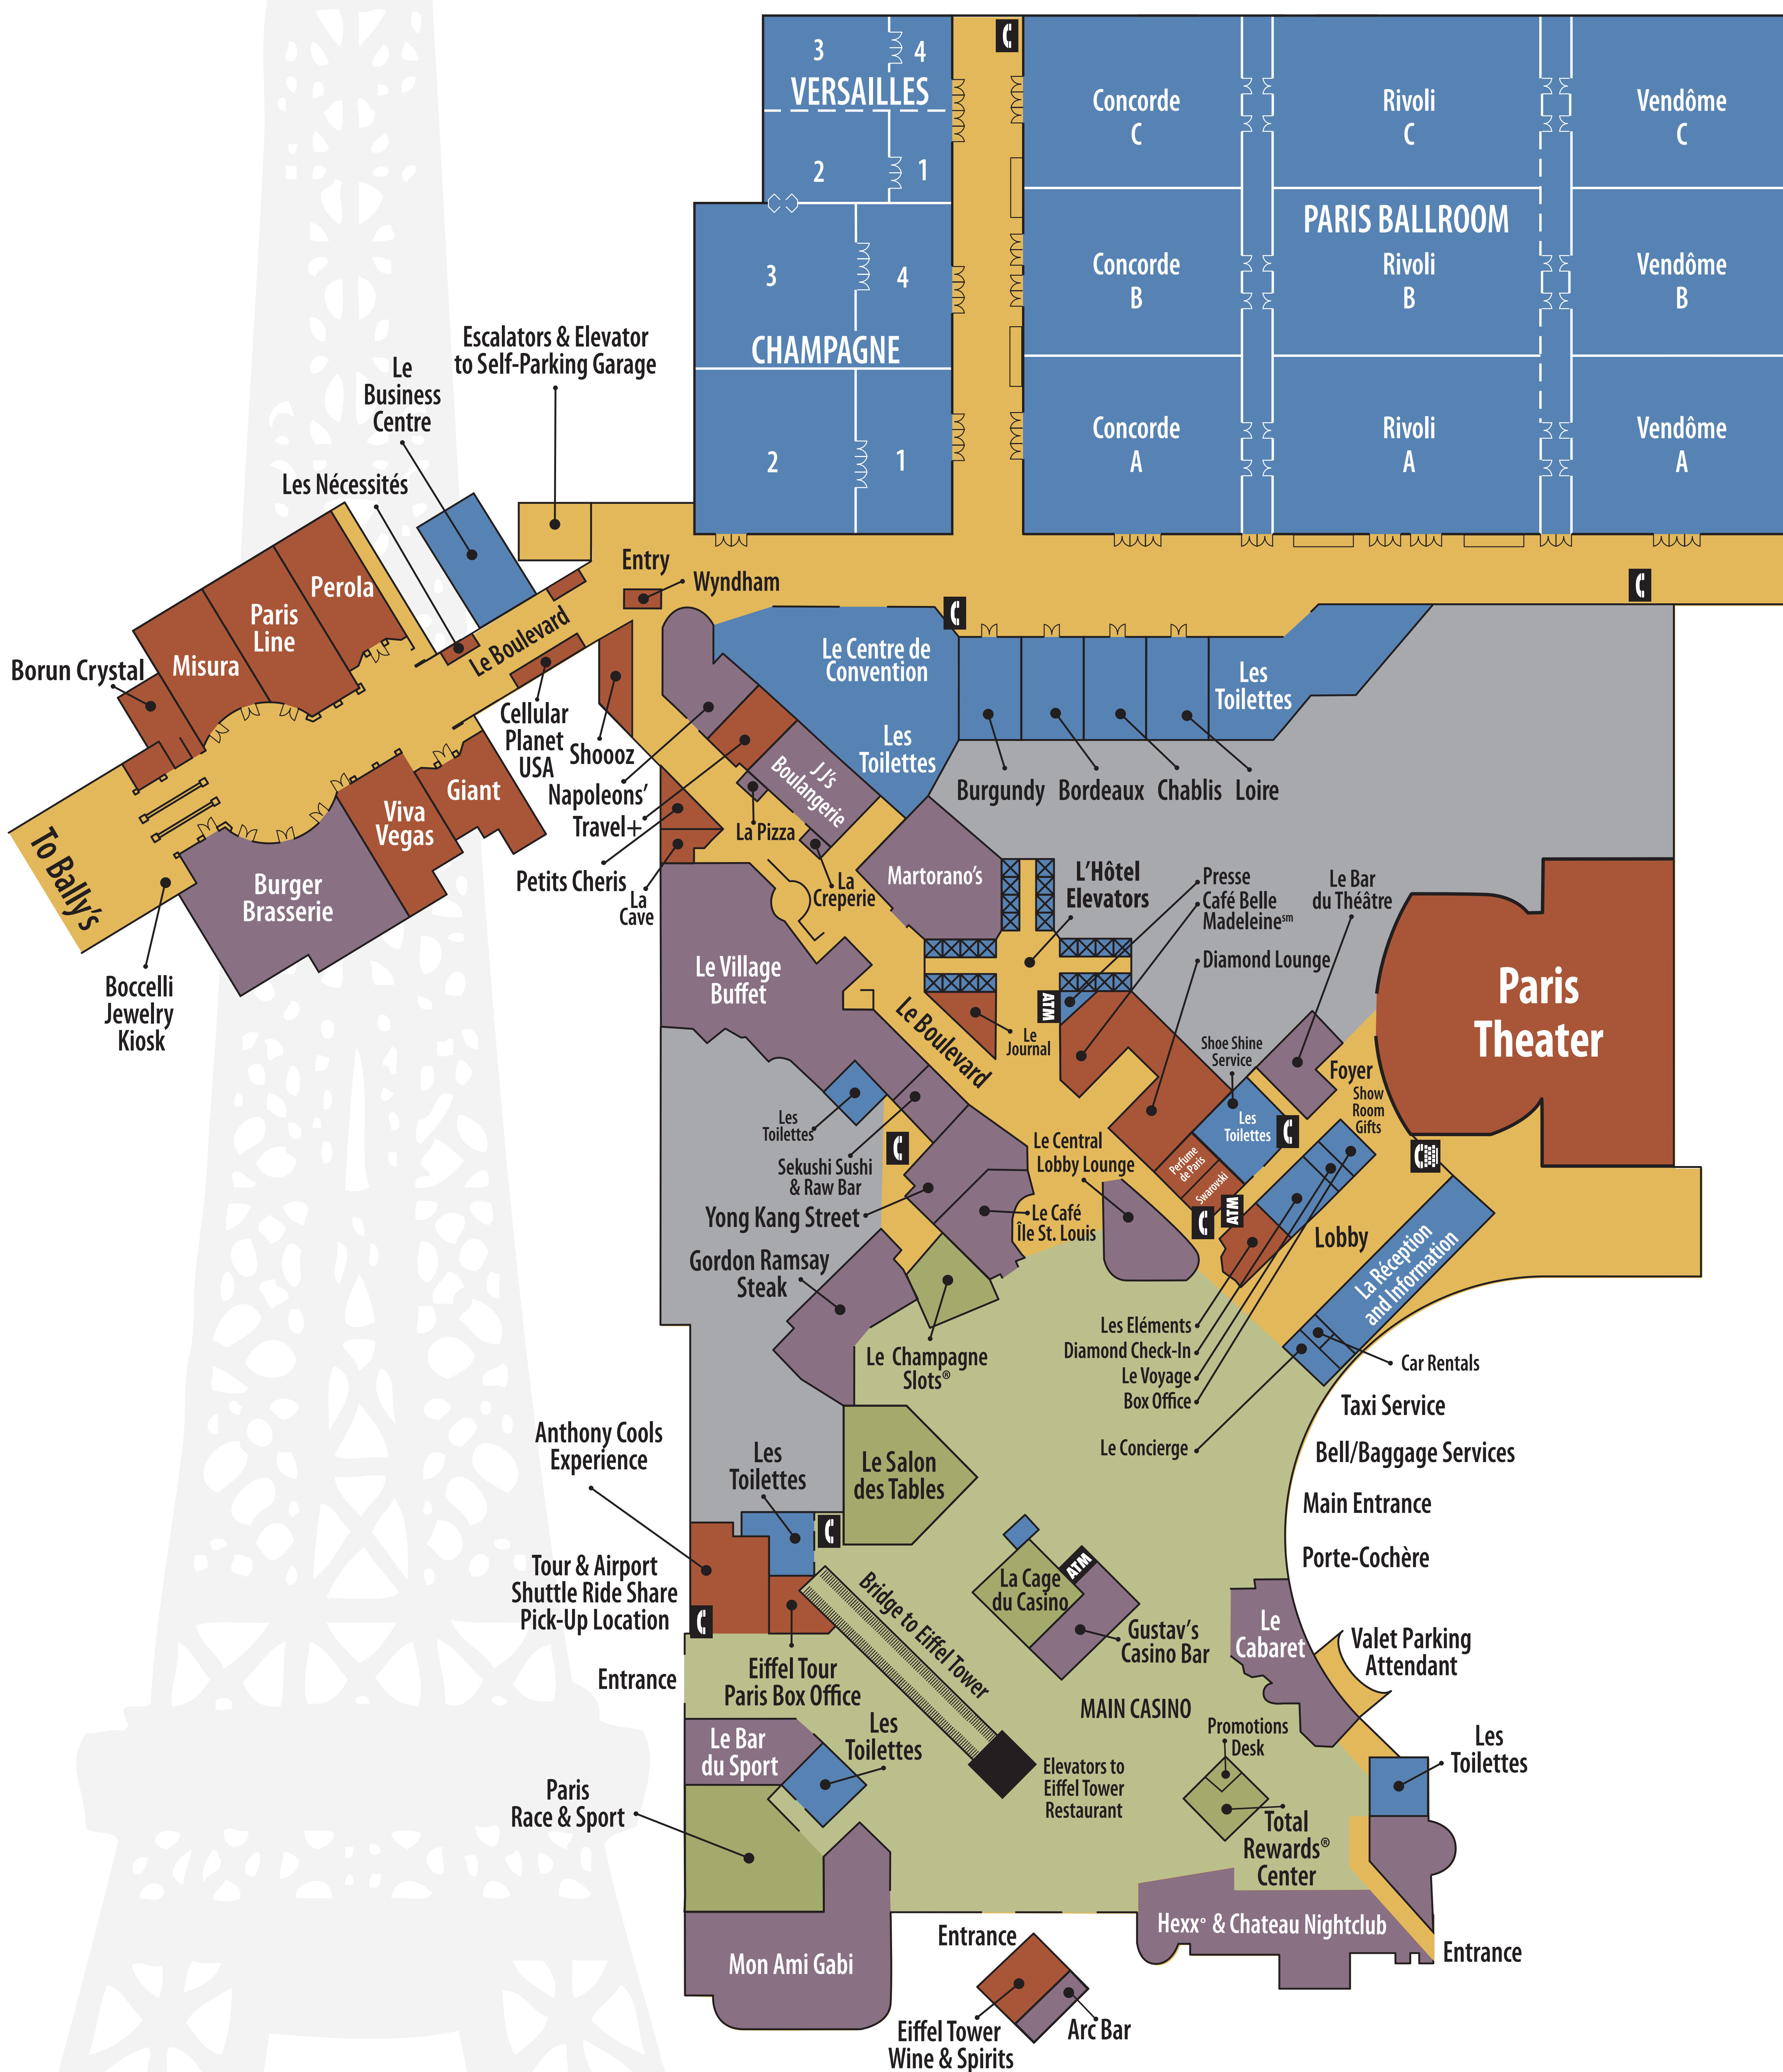

CASINO LEVEL

Las Vegas Boulevard

- Casino/Gaming
- Restaurants/Lounges
- Retail/Entertainment
- Hotel Services
- Walkways

Paris Spa by Mandara and our two Wedding Chapels are located on the second level and may be reached by L'Hôtel elevators.

Soleil Pool and L'Oasis pool store are located on the third level and may be reached by L'Hôtel elevators.

All restrooms are wheelchair accessible.