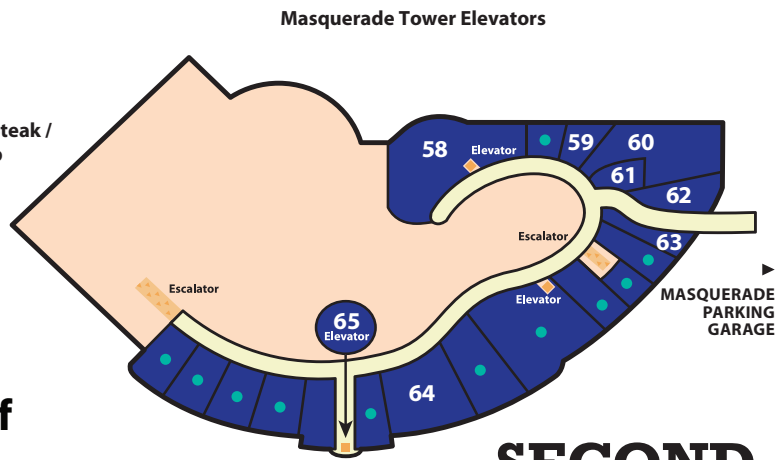

SECOND LEVEL

RioLasVegas.com

Must be 21 or older to gamble. Know When To Stop Before You Start.® Gambling Problem? Call 1-800-522-4700. ©2014, Caesars License Company, LLC.