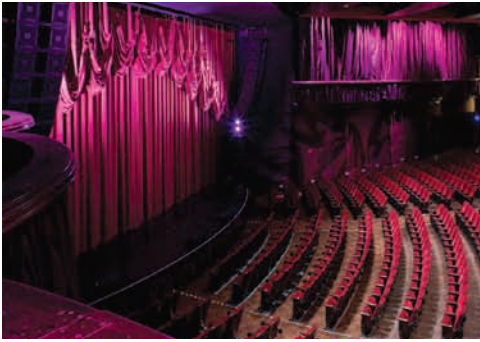

CAPACITIES AND DIMENSIONS

ROOM	CAPACITIES*						DIMENSIONS		
	Theatre	Class Room	Banquet	Reception	U-Shape	Exhibit 8x10	Square Feet	Dimensions	Ceiling Height
Second Floor, Centurion Tower									
Palladium	1,700	1,000	1,100	2,000*	–	99	17,135	115' x 149'	20'6" x 12'4"
Palladium A	500	300	310	600*	–	–	5,405	115' x 47'	20'6" x 12'4"
Palladium B	650	400	460	800*	–	–	6,440	115' x 56'	20'6" x 12'4"
Palladium C	550	300	330	600*	–	–	5,290	115' x 46'	20'6" x 12'4"
Palladium Prefunction	–	–	–	600*	–	–	4,500	40' x 60'	–
Third Floor Inset, Centurion Tower									
Neptune	50	30	40	80	18	–	623	26'5" x 23'5"	12'6"
Mars	50	30	40	80	18	–	635	27' x 23'5"	12'6"
Venus	50	30	40	80	18	–	635	27' x 23'5"	12'6"
Jupiter	50	30	40	80	18	–	658	27' x 23'5"	12'6"

CAPACITIES AND DIMENSIONS

ROOM	CAPACITIES*						DIMENSIONS		
	Theatre	Class Room	Banquet	Reception	U-Shape	Exhibit 8x10	Square Feet	Dimensions	Ceiling Height
Third Floor									
Empire B	100	60	70	90*	40	–	1134	56'5" x 20'	11'5"
Apollo	40	20	30	40*	15	–	490	24'5" x 20'	11'5"
Zeus*	50	30	40	50*	15	–	644	32' x 20'	11'5"
Empire A	320	200	200	280*	–	–	3270	133'5" x 24'5"	11'5"
Tiberius	125	80	90	110*	35	–	1262	51'5" x 24'5"	11'5"
Spartacus	50	30	40	65*	25	–	698	28'5" x 24'5"	11'5"
Romulus	50	30	40	65*	25	–	698	26'5" x 23'5"	11'5"
Octavius	45	25	30	45*	15	–	612	25' x 24'5"	11'5"

THIRD FLOOR, CENTURION TOWER