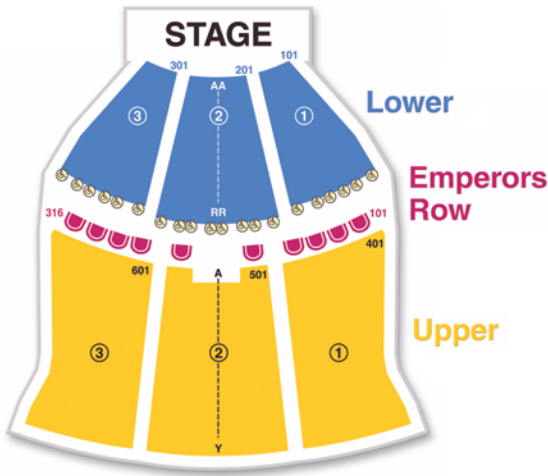

## CAPACITIES AND DIMENSIONS

| ROOM                                      | CAPACITIES* |            |         |           |         |              | DIMENSIONS  |               |                |
|---|-------------|------------|---------|-----------|---------|--------------|-------------|---------------|----------------|
|   | Theatre     | Class Room | Banquet | Reception | U-Shape | Exhibit 8x10 | Square Feet | Dimensions    | Ceiling Height |
| <b>Second Floor, Centurion Tower</b>      |             |            |         |           |         |              |             |               |                |
| Palladium                                 | 1,700       | 1,000      | 1,100   | 2,000*    | –       | 99           | 17,135      | 115' x 149'   | 20'6" x 12'4"  |
| Palladium A                               | 500         | 300        | 310     | 600*      | –       | –            | 5,405       | 115' x 47'    | 20'6" x 12'4"  |
| Palladium B                               | 650         | 400        | 460     | 800*      | –       | –            | 6,440       | 115' x 56'    | 20'6" x 12'4"  |
| Palladium C                               | 550         | 300        | 330     | 600*      | –       | –            | 5,290       | 115' x 46'    | 20'6" x 12'4"  |
| Palladium Prefunction                     | –           | –          | –       | 600*      | –       | –            | 4,500       | 40' x 60'     | –              |
| <b>Third Floor Inset, Centurion Tower</b> |             |            |         |           |         |              |             |               |                |
| Neptune                                   | 50          | 30         | 40      | 80        | 18      | –            | 623         | 26'5" x 23'5" | 12'6"          |
| Mars                                      | 50          | 30         | 40      | 80        | 18      | –            | 635         | 27' x 23'5"   | 12'6"          |
| Venus                                     | 50          | 30         | 40      | 80        | 18      | –            | 635         | 27' x 23'5"   | 12'6"          |
| Jupiter                                   | 50          | 30         | 40      | 80        | 18      | –            | 658         | 27' x 23'5"   | 12'6"          |